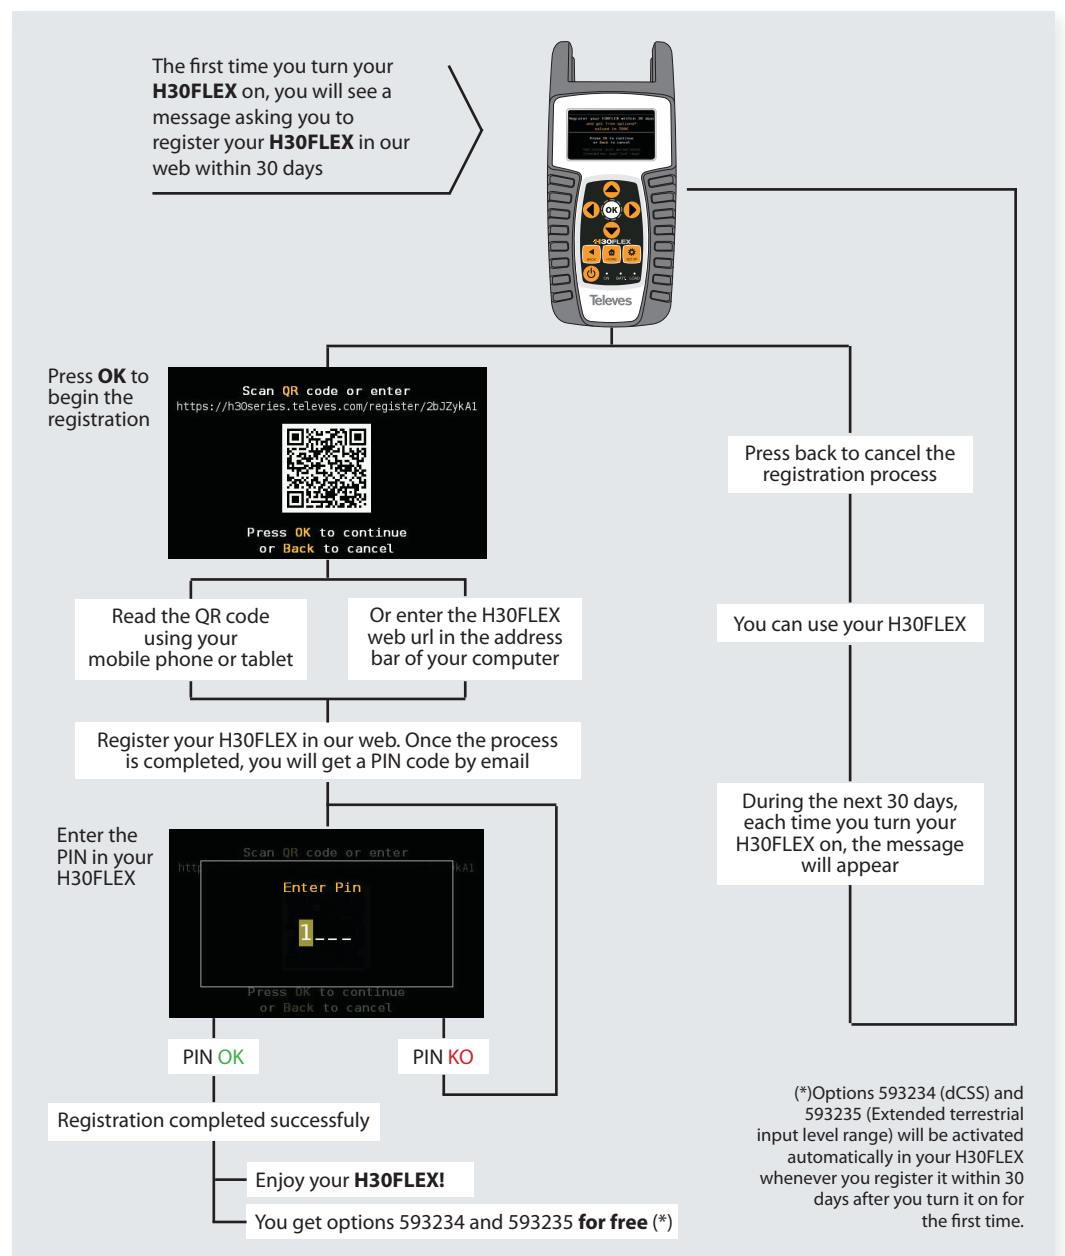

5. Registration process