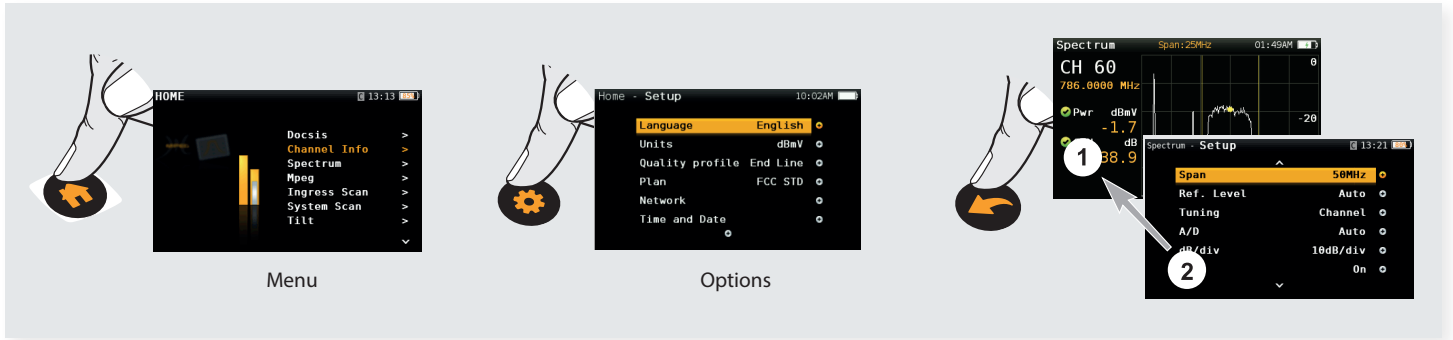

CATV & DOCSIS 3.0 Meter/Analyzer

Ref. 593961

Quick Guide

1. Load Battery

2. Power ON

3. Select language

4. Select geographical area

5. Registration process

6. Buttons

Menu

Options

7. F-connector options

Male-to-female adapter must be used on the DOCSIS input to protect the connector from wear caused by multiple insertions of coaxial cable.

8. Reset

Ref.	Description	EAN 13
593961	H30D+	8424450246511