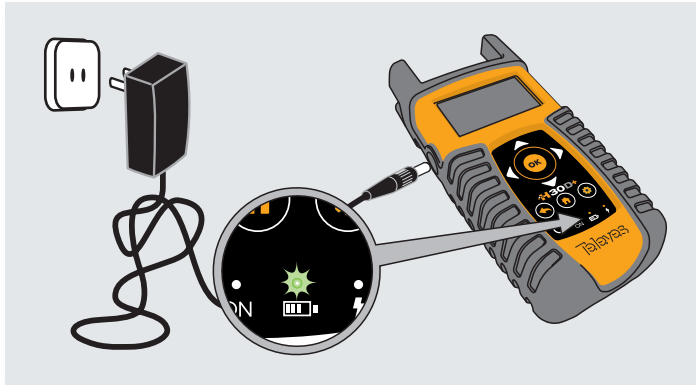

CATV & DOCSIS 3.0 Meter/Analyzer

Ref. 593961

Quick Guide

1. Load Battery

2. Power ON

3. Select language

4. Select geographical area

5. Registration process

6. Buttons

Menu

Options

7. F-connector options

Male-to-female adapter must be used on the DOCSIS input to protect the connector from wear caused by multiple insertions of coaxial cable.

8. Reset

Ref.	Description	EAN 13
593961	H30D+	8424450246511