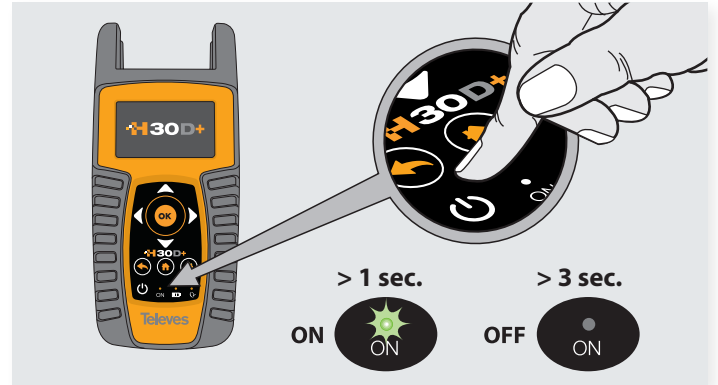

CATV & DOCSIS 3.0 Meter/Analyzer

Ref. 593961

Quick Guide

1. Load Battery

2. Power ON

3. Select language

4. Select geographical area

5. Registration process

6. Buttons

Menu

Options

7. F-connector options

Male-to-female adapter must be used on the DOCSIS input to protect the connector from wear caused by multiple insertions of coaxial cable.

8. Reset

Ref.	Description	EAN 13
593961	H30D+	8424450246511