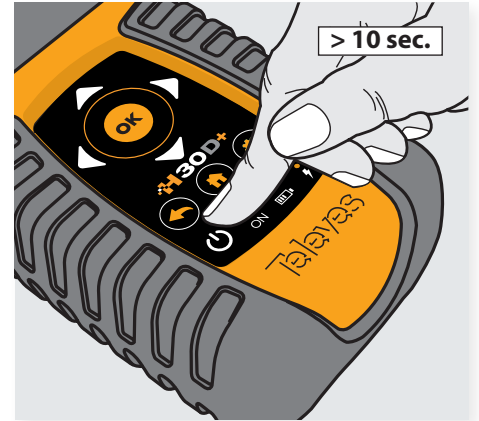

6. Buttons

Menu

Options

7. F-connector options

Male-to-female adapter must be used on the DOCSIS input to protect the connector from wear caused by multiple insertions of coaxial cable.

8. Reset

Ref.	Description	EAN 13
593961	H30D+	8424450246511