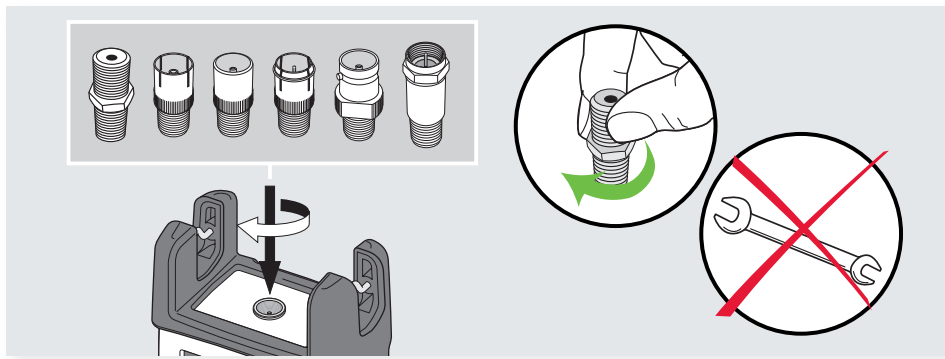

5. F-connector options