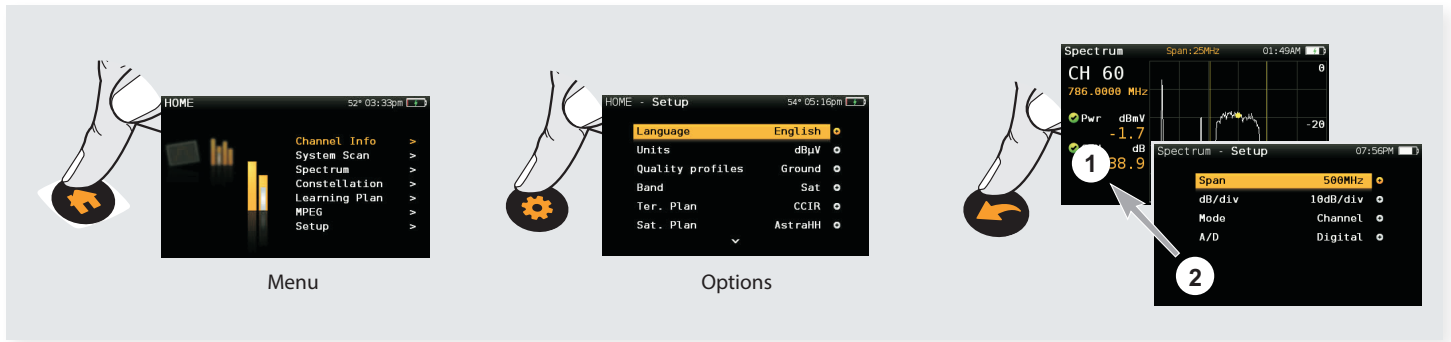

Digital Processing Handheld DVB Meter/Analyzer

Refs. 593501, 593502, 593503, 593504, 593505

Quick Guide

1. Load Battery

2. Power ON

3. Select language

5. Registration process

4. Select geographical area

(*)Options 593234 (dCSS) and 593235 (Extended terrestrial input level range) will be activated automatically in your H30Evolution whenever you register it within 30 days after you turn it on for the first time.

4. Buttons

5. F-connector options

6. Reset

Reference	Description	EAN 13
593501	H30Evolution: DVB-S/S2 + DVB-T	8424450185346
593502	H30Evolution: DVB-S/S2 + DVB-T/T2	8424450185315
593503	H30Evolution: DVB-S/S2 + DVB-C (Annex A/C)	8424450185322
593504	H30Evolution: DVB-S/S2 + DVB-T/T2+DVB-C	8424450185339
593505	H30Evolution: Full (DVB + IPTV + WiFi + HEVC + Case)	8424450207659
Options	Description	EAN 13
593231	H30Evolution: DVB-T OPTION	8424450186183
593232	H30Evolution: DVB-T2 OPTION	8424450186190
593233	H30Evolution: DVB-C OPTION	8424450186206
593234	H30Evolution: dCSS OPTION	8424450186213
593235	H30Evolution: EXT. ENT TERREST. 120dBµV OPTION	8424450186824
593250	H30Evolution: Wi-Fi ANALYSER OPTION	8424450207666
593251	H30Evolution: IPTV Analyser OPTION	8424450207673
593252	H30Evolution: HEVC Visualization OPTION	8424450211694