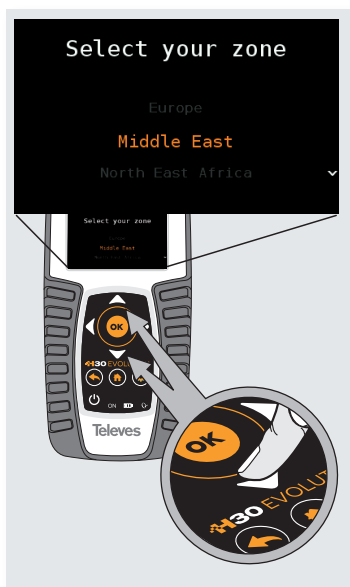

Digital Processing Handheld DVB Meter/Analyzer

Refs. 593501, 593502, 593503, 593504, 593505

Quick Guide

1. Load Battery

2. Power ON

3. Select language

5. Registration process

4. Select geographical area

(*)Options 593234 (dCSS) and 593235 (Extended terrestrial input level range) will be activated automatically in your H30Evolution whenever you register it within 30 days after you turn it on for the first time.