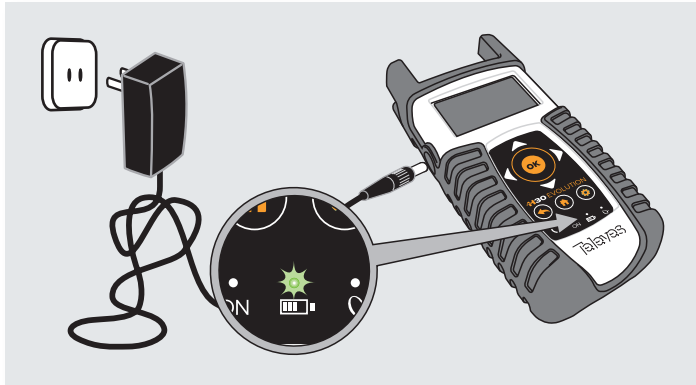

Digital Processing Handheld DVB Meter/Analyzer

Refs. 593501, 593502, 593503, 593504, 593505

Quick Guide

1. Load Battery

2. Power ON

3. Select language

5. Registration process

4. Select geographical area

(*)Options 593234 (dCSS) and 593235 (Extended terrestrial input level range) will be activated automatically in your H30Evolution whenever you register it within 30 days after you turn it on for the first time.

4. Buttons

5. F-connector options

6. Reset

Reference	Description	EAN 13
593501	H30Evolution: DVB-S/S2 + DVB-T	8424450185346
593502	H30Evolution: DVB-S/S2 + DVB-T/T2	8424450185315
593503	H30Evolution: DVB-S/S2 + DVB-C (Annex A/C)	8424450185322
593504	H30Evolution: DVB-S/S2 + DVB-T/T2+DVB-C	8424450185339
593505	H30Evolution: Full (DVB + IPTV + WiFi + HEVC + Case)	8424450207659
Options	Description	EAN 13
593231	H30Evolution: DVB-T OPTION	8424450186183
593232	H30Evolution: DVB-T2 OPTION	8424450186190
593233	H30Evolution: DVB-C OPTION	8424450186206
593234	H30Evolution: dCSS OPTION	8424450186213
593235	H30Evolution: EXT. ENT TERREST. 120dBµV OPTION	8424450186824
593250	H30Evolution: Wi-Fi ANALYSER OPTION	8424450207666
593251	H30Evolution: IPTV Analyser OPTION	8424450207673
593252	H30Evolution: HEVC Visualization OPTION	8424450211694