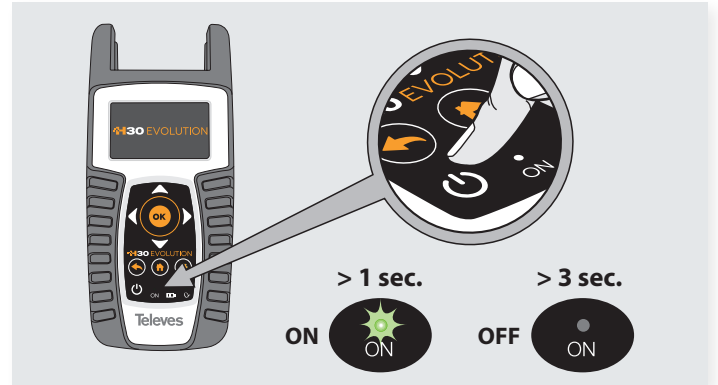

Digital Processing Handheld DVB Meter/Analyzer

Refs. 593501, 593502, 593503, 593504, 593505

Quick Guide

1. Load Battery

2. Power ON

3. Select language

5. Registration process

4. Select geographical area

(*)Options 593234 (dCSS) and 593235 (Extended terrestrial input level range) will be activated automatically in your H30Evolution whenever you register it within 30 days after you turn it on for the first time.