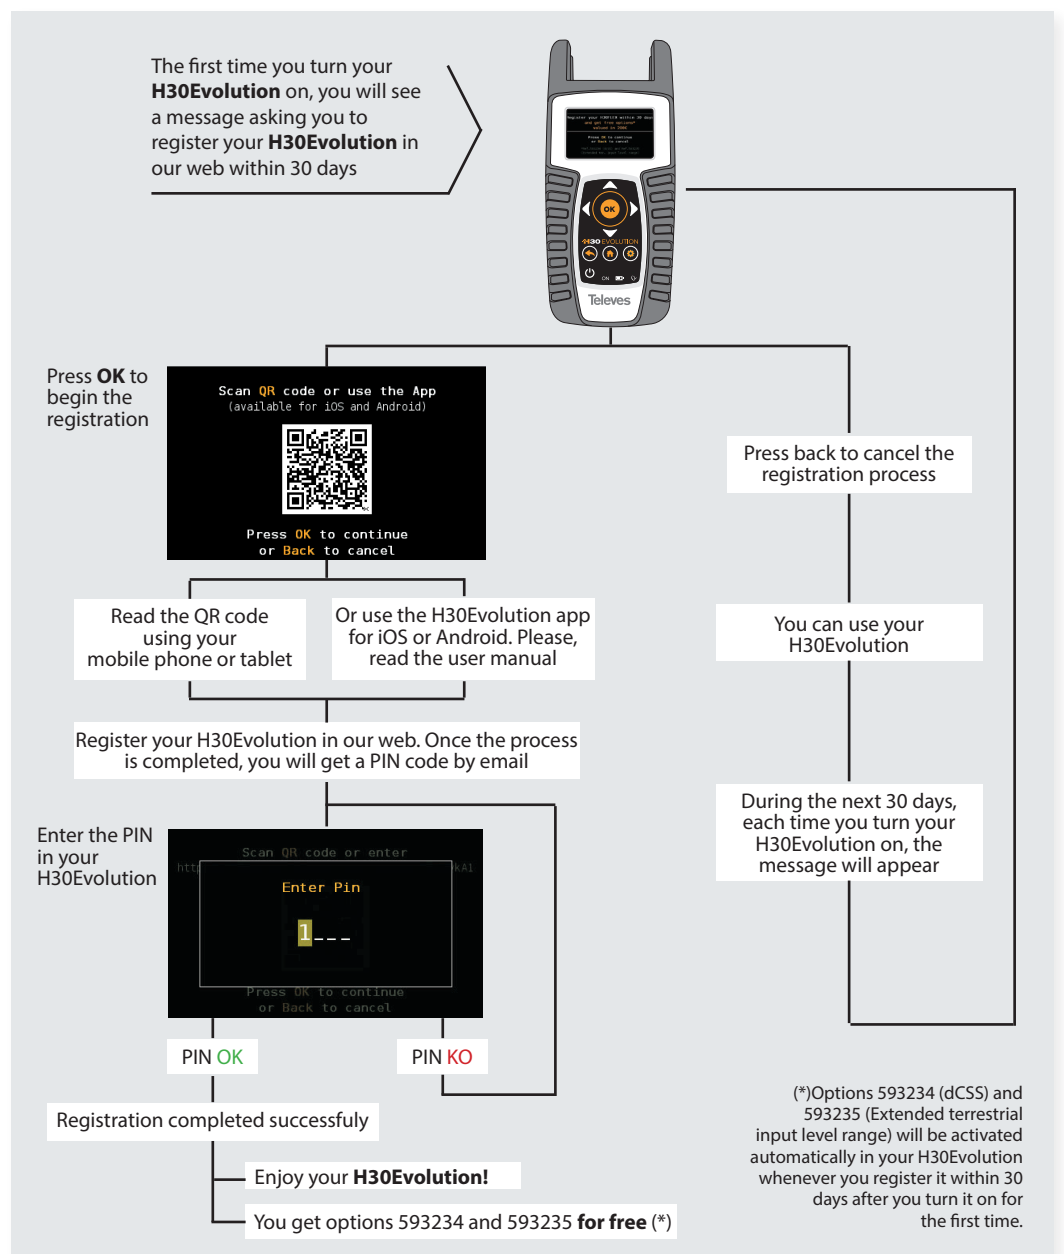

Digital Processing Handheld DVB Meter/Analyzer

Refs. 593501, 593502, 593503, 593504, 593505

Quick Guide

1. Load Battery

2. Power ON

3. Select language

5. Registration process

4. Select geographical area

(*)Options 593234 (dCSS) and 593235 (Extended terrestrial input level range) will be activated automatically in your H30Evolution whenever you register it within 30 days after you turn it on for the first time.

4. Buttons

5. F-connector options

6. Reset

Reference	Description	EAN 13
593501	H30Evolution: DVB-S/S2 + DVB-T	8424450185346
593502	H30Evolution: DVB-S/S2 + DVB-T/T2	8424450185315
593503	H30Evolution: DVB-S/S2 + DVB-C (Annex A/C)	8424450185322
593504	H30Evolution: DVB-S/S2 + DVB-T/T2+DVB-C	8424450185339
593505	H30Evolution: Full (DVB + IPTV + WiFi + HEVC + Case)	8424450207659
Options	Description	EAN 13
593231	H30Evolution: DVB-T OPTION	8424450186183
593232	H30Evolution: DVB-T2 OPTION	8424450186190
593233	H30Evolution: DVB-C OPTION	8424450186206
593234	H30Evolution: dCSS OPTION	8424450186213
593235	H30Evolution: EXT. ENT TERREST. 120dBµV OPTION	8424450186824
593250	H30Evolution: Wi-Fi ANALYSER OPTION	8424450207666
593251	H30Evolution: IPTV Analyser OPTION	8424450207673
593252	H30Evolution: HEVC Visualization OPTION	8424450211694