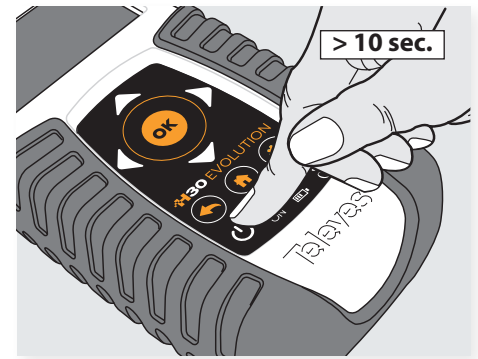

4. Buttons

5. F-connector options

6. Reset

Reference	Description	EAN 13
593501	H30Evolution: DVB-S/S2 + DVB-T	8424450185346
593502	H30Evolution: DVB-S/S2 + DVB-T/T2	8424450185315
593503	H30Evolution: DVB-S/S2 + DVB-C (Annex A/C)	8424450185322
593504	H30Evolution: DVB-S/S2 + DVB-T/T2+DVB-C	8424450185339
593505	H30Evolution: Full (DVB + IPTV + WiFi + HEVC + Case)	8424450207659
Options	Description	EAN 13
593231	H30Evolution: DVB-T OPTION	8424450186183
593232	H30Evolution: DVB-T2 OPTION	8424450186190
593233	H30Evolution: DVB-C OPTION	8424450186206
593234	H30Evolution: dCSS OPTION	8424450186213
593235	H30Evolution: EXT. ENT TERREST. 120dBµV OPTION	8424450186824
593250	H30Evolution: Wi-Fi ANALYSER OPTION	8424450207666
593251	H30Evolution: IPTV Analyser OPTION	8424450207673
593252	H30Evolution: HEVC Visualization OPTION	8424450211694

<http://h30evolution.televés.com>

watch video

A00450

DECLARACIÓN DE CONFORMIDAD ▪ DECLARATION OF CONFORMITY
DECLARAÇÃO DE CONFORMIDADE ▪ DECLARATION OF CONFORMITE
▪ DICHIARAZIONE DI CONFORMITÀ ▪ DEKLARACJA ZGODNOŚCI
▪ KONFORMITÄTSEKLRÄRUNG ▪ ΠΙΣΤΟΠΟΙΗΤΙΚΟ ΣΥΜΜΟΡΦΩΣΗΣ
▪ FÖRSÄKRAN OM ÖVERENSSTÄMMELSE ▪ ДЕКЛАРАЦІЯ СООТВЕТСТВИЯ
▪ ةقباطملا نايب ▪ www.doc.televés.com

Televés S.A.U. Rúa B. de Conxo, 17 - 15706 Santiago de Compostela, A Coruña - Spain Tel.: +34 981 522200 www.televés.com