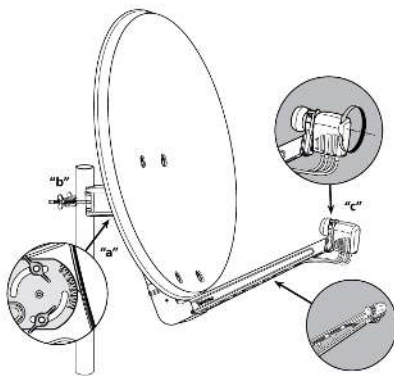

Ref.	7902
Logical ref.	QSD75-O
EAN13	8424450144442

Other features

Colour	Orange
Power Supply Unit	Not included
Supply method	Single packing

Packaging info

Box	1 pcs.
Pallet	12 pcs.

Physical data

Net weight	11,000.00 g
Gross weight	11,000.00 g
Width	800.00 mm
Height	920.00 mm
Depth	820.00 mm
Main product weight	7,858.00 g

Main features

- The aluminium dish, the galvanized support and the stainless-steel screws ensure a long-lasting life
- The mounting support provides an outstanding stability to the whole structure
- Dimensions, design and characteristics reflect maximum precision
- The advanced design of both the support and the arm (folded and pre-assembled with the LNB bracket) allows for an easy 4-step mounting
- The concealed cable layout simplifies the mounting and improves the overall appearance
- Multi-satellite option (4 satellites), up to 20° (ref. 790901 and 790902)
- Includes Televes logo

Mounting details

Thanks to the pre-assembled parts, equipment in the QSD series is very easily mounted, in as little as 5 steps:

1

2

3

4

5

6

Technical specifications : Ref. 7902

Frequency range	GHz	10.7 ... 12.75
Gain (11.75GHz)	dBi	38.5
Offset angle	°	27.8
Elevation angle	°	10 ... 80
Beamwidth	°	2.3
F/D ratio		0.6000
Dish size: Height	mm	850
Dish size: Width	mm	750
Dish material		Aluminium
LNB-bracket diameter	mm	40
Wind load (@130Km/h)	N	523.2
Wind load (@150Km/h)	N	719.4
Mast diameter	mm	45 ... 90