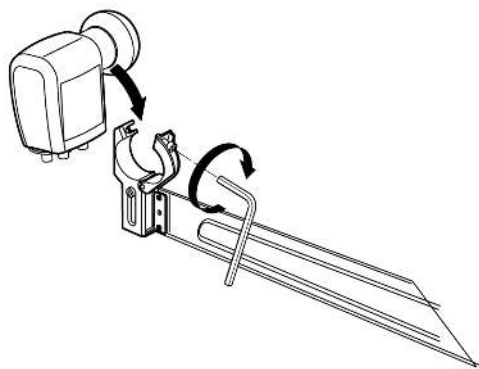

Highlights

- Aluminium reflector with an outstanding Brinell hardness
- Zamak LNB support with height adjustment

- Pre-assembled antenna designed to reduce installation time: only four steps are required
- Very stable structure and long service life, thanks to the robust back support
- Reinforced galvanized arm
- Cable concealed inside the arm to improve overall appearance
- Corrosion-resistant screws
- TÜV Nord certified (German certification authority: the dish passed the most stringent safety and quality tests carried out by this renowned and prestigious body)

Main features

- The aluminium dish, the galvanized support and the stainless-steel screws ensure a long-lasting life
- The mounting support provides an outstanding stability to the whole structure
- Dimensions, design and characteristics reflect maximum precision
- The advanced design of both the support and the arm (folded and pre-assembled with the LNB bracket) allows for an easy 4-step mounting
- The concealed cable layout simplifies the mounting and improves the overall appearance
- Multi-satellite option (4 satellites), up to 20° (ref. 790901 and 790902)
- Includes Televes logo

Mounting details

Thanks to the pre-assembled parts, equipment in the QSD series is very easily mounted, in as little as 5 steps:

1

2

3

4

5

6

Technical specifications : Ref. 7902

Frequency range	GHz	10.7 ... 12.75
Gain (11.75GHz)	dBi	38.5
Offset angle	°	27.8
Elevation angle	°	10 ... 80
Beamwidth	°	2.3
F/D ratio		0.6000
Dish size: Height	mm	850
Dish size: Width	mm	750
Dish material		Aluminium
LNB-bracket diameter	mm	40
Wind load (@130Km/h)	N	523.2
Wind load (@150Km/h)	N	719.4
Mast diameter	mm	45 ... 90