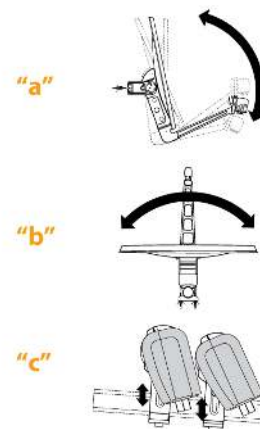

Main features

- The aluminium dish, the galvanized support and the stainless-steel screws ensure a long-lasting life
- The mounting support provides an outstanding stability to the whole structure
- Dimensions, design and characteristics reflect maximum precision
- The advanced design of both the support and the arm (folded and pre-assembled with the LNB bracket) allows for an easy 4-step mounting
- The concealed cable layout simplifies the mounting and improves the overall appearance
- Multi-satellite option (4 satellites), up to 20° (ref. 790901 and 790902)
- Includes Televes logo

Mounting details

Thanks to the pre-assembled parts, equipment in the QSD series is very easily mounted, in as little as 5 steps:

1

2

3

4

5

6

Technical specifications : Ref. 7902

Frequency range	GHz	10.7 ... 12.75
Gain (11.75GHz)	dBi	38.5
Offset angle	°	27.8
Elevation angle	°	10 ... 80
Beamwidth	°	2.3
F/D ratio		0.6000
Dish size: Height	mm	850
Dish size: Width	mm	750
Dish material		Aluminium
LNB-bracket diameter	mm	40
Wind load (@130Km/h)	N	523.2
Wind load (@150Km/h)	N	719.4
Mast diameter	mm	45 ... 90