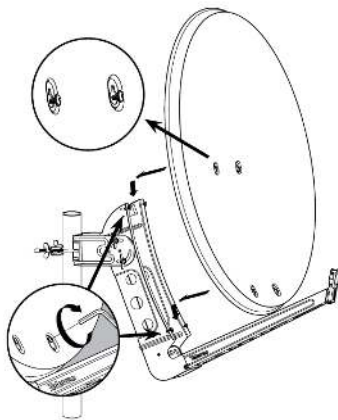

Ref.	7903
Logical ref.	QSD85-O
EAN13	8424450144459

Other features

Colour	Orange
Power Supply Unit	Not included
Supply method	Single packing

Packaging info

Box	1 pcs.
Pallet	6 pcs.

Physical data

Net weight	13,900.00 g
Gross weight	13,900.00 g
Width	989.00 mm
Height	895.00 mm
Depth	1,072.00 mm
Main product weight	8,554.00 g

Main features

- The aluminium dish, the galvanized support and the stainless-steel screws ensure a long-lasting life
- The mounting support provides an outstanding stability to the whole structure
- Dimensions, design and characteristics reflect maximum precision
- The advanced design of both the support and the arm (folded and pre-assembled with the LNB bracket) allows for an easy 4-step mounting
- The concealed cable layout simplifies the mounting and improves the overall appearance
- Multi-satellite option (4 satellites), up to 20° (ref. 790901 and 790902)
- Includes Televes logo

Mounting details

Thanks to the pre-assembled parts, equipment in the QSD series is very easily mounted, in as little as 5 steps:

1

2

3

4

5

6

Technical specifications : Ref. 7903

Frequency range	GHz	10.7 ... 12.75
Gain (11.75GHz)	dBi	39.5
Offset angle	°	27.2
Elevation angle	°	10 ... 80
Beamwidth	°	1.98
F/D ratio		0.6000
Dish size: Height	mm	955
Dish size: Width	mm	850
Dish material		Aluminium
LNB-bracket diameter	mm	40
Wind load (@130Km/h)	N	672
Wind load (@150Km/h)	N	924
Mast diameter	mm	45 ... 90