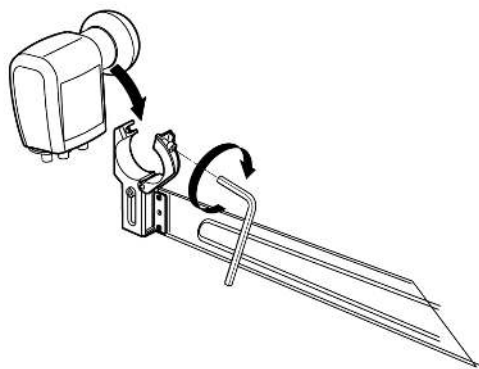

Highlights

- Aluminium reflector with an outstanding Brinell hardness
- Zamak LNB support with height adjustment

- Pre-assembled antenna designed to reduce installation time: only four steps are required
- Very stable structure and long service life, thanks to the robust back support
- Reinforced galvanized arm
- Cable concealed inside the arm to improve overall appearance
- Corrosion-resistant screws
- TÜV Nord certified (German certification authority: the dish passed the most stringent safety and quality tests carried out by this renowned and prestigious body)

Main features

- The aluminium dish, the galvanized support and the stainless-steel screws ensure a long-lasting life
- The mounting support provides an outstanding stability to the whole structure
- Dimensions, design and characteristics reflect maximum precision
- The advanced design of both the support and the arm (folded and pre-assembled with the LNB bracket) allows for an easy 4-step mounting
- The concealed cable layout simplifies the mounting and improves the overall appearance
- Multi-satellite option (4 satellites), up to 20° (ref. 790901 and 790902)
- Includes Televes logo

Mounting details

Thanks to the pre-assembled parts, equipment in the QSD series is very easily mounted, in as little as 5 steps:

1

2

3

4

5

6

Technical specifications : Ref. 7903

Frequency range	GHz	10.7 ... 12.75
Gain (11.75GHz)	dBi	39.5
Offset angle	°	27.2
Elevation angle	°	10 ... 80
Beamwidth	°	1.98
F/D ratio		0.6000
Dish size: Height	mm	955
Dish size: Width	mm	850
Dish material		Aluminium
LNB-bracket diameter	mm	40
Wind load (@130Km/h)	N	672
Wind load (@150Km/h)	N	924
Mast diameter	mm	45 ... 90