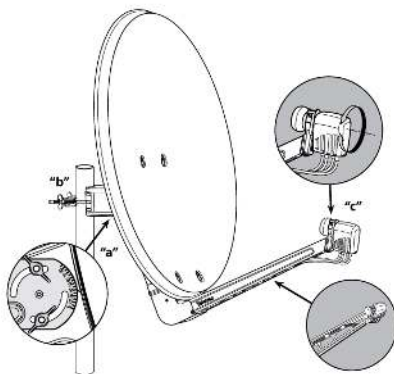

Highlights

- Aluminium reflector with an outstanding Brinell hardness
- Zamak LNB support with height adjustment

- Pre-assembled antenna designed to reduce installation time: only four steps are required
- Very stable structure and long service life, thanks to the robust back support
- Reinforced galvanized arm
- Cable concealed inside the arm to improve overall appearance
- Corrosion-resistant screws
- TÜV Nord certified (German certification authority: the dish passed the most stringent safety and quality tests carried out by this renowned and prestigious body)

Main features

- The aluminium dish, the galvanized support and the stainless-steel screws ensure a long-lasting life
- The mounting support provides an outstanding stability to the whole structure
- Dimensions, design and characteristics reflect maximum precision
- The advanced design of both the support and the arm (folded and pre-assembled with the LNB bracket) allows for an easy 4-step mounting
- The concealed cable layout simplifies the mounting and improves the overall appearance
- Multi-satellite option (4 satellites), up to 20° (ref. 790901 and 790902)
- Includes Televes logo

Mounting details

Thanks to the pre-assembled parts, equipment in the QSD series is very easily mounted, in as little as 5 steps:

1

2

3

4

5

6

Technical specifications : Ref. 7903

Frequency range	GHz	10.7 ... 12.75
Gain (11.75GHz)	dBi	39.5
Offset angle	°	27.2
Elevation angle	°	10 ... 80
Beamwidth	°	1.98
F/D ratio		0.6000
Dish size: Height	mm	955
Dish size: Width	mm	850
Dish material		Aluminium
LNB-bracket diameter	mm	40
Wind load (@130Km/h)	N	672
Wind load (@150Km/h)	N	924
Mast diameter	mm	45 ... 90