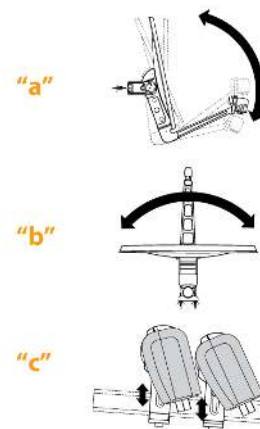

Main features

- The aluminium dish, the galvanized support and the stainless-steel screws ensure a long-lasting life
- The mounting support provides an outstanding stability to the whole structure
- Dimensions, design and characteristics reflect maximum precision
- The advanced design of both the support and the arm (folded and pre-assembled with the LNB bracket) allows for an easy 4-step mounting
- The concealed cable layout simplifies the mounting and improves the overall appearance
- Multi-satellite option (4 satellites), up to 20° (ref. 790901 and 790902)
- Includes Televes logo

Mounting details

Thanks to the pre-assembled parts, equipment in the QSD series is very easily mounted, in as little as 5 steps:

1

2

3

4

5

6

Technical specifications : Ref. 7903

Frequency range	GHz	10.7 ... 12.75
Gain (11.75GHz)	dBi	39.5
Offset angle	°	27.2
Elevation angle	°	10 ... 80
Beamwidth	°	1.98
F/D ratio		0.6000
Dish size: Height	mm	955
Dish size: Width	mm	850
Dish material		Aluminium
LNB-bracket diameter	mm	40
Wind load (@130Km/h)	N	672
Wind load (@150Km/h)	N	924
Mast diameter	mm	45 ... 90