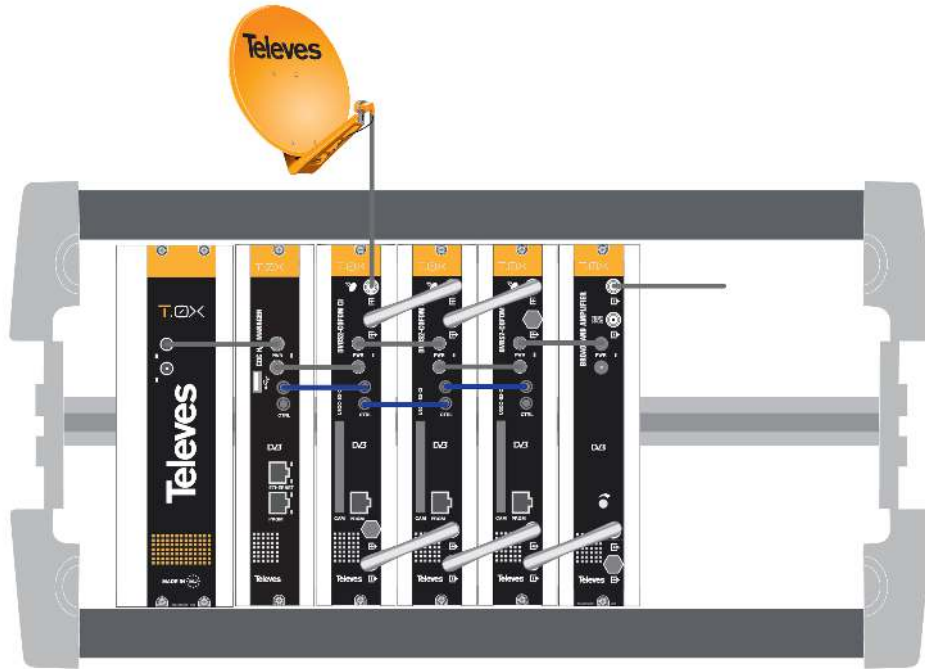

Lockable cabinet T.oX headend installation

Cabinet equipped with forced ventilation and lock

Ref.	507204
Logical ref.	UGH4
EAN13	8424450186374

Other features

Cabinet capacity	1 PSU + 4 T.OX modules
-------------------------	------------------------

Packaging info

Box	1 pcs.
------------	--------

Physical data

Net weight	3,800.00 g
Gross weight	3,800.00 g
Width	327.00 mm
Height	292.00 mm
Depth	292.00 mm
Main product weight	3,800.00 g

Main features

- Wall mounting using screw-mounting back plate
- DIN rails for module installation

Application example

Technical specifications : Ref. 507204

Front door locking system		Key Lock, one-point lock
Installation type		Wall
Grounding		Yes
Type of ventilation		Active
Material		ABS Plastic
Colour		Grey
Height	mm	292
Width	mm	327
Depth	mm	292