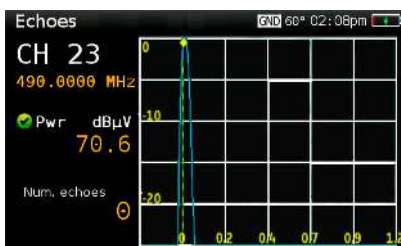

## Constellation Diagram

Fine-tune your digitals

Constellation analysis is essential for determining the quality of digital signals. Constellation diagrams help detecting noise, jitter, interference and signal saturation, and all the variables that could impact signal quality, eventually leading to service suspension. By visually inspecting the size and shape of the dots in the constellation matrix, the technician will be able to easily identify the nature of the problem

## Echos

Optimal signal reception

In terms of terrestrial signal reception, controlling the absence of any echoes that could jeopardize reception is crucial. H30Crystal displays the echoes of the received signal, allowing the installer to minimize them for optimal signal reception.