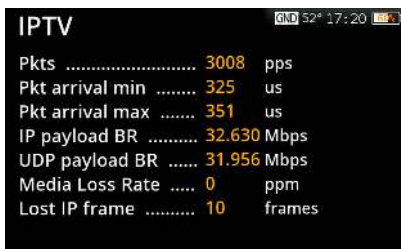

Services and IPTV Analyzer (*)

IPTV and RF services information

Allows the demodulation and analysis of IPTV streams (both Unicast and Multicast), not only through video display but also by displaying the total bitrate and bitrate for each service. The relevant information for each service is already given: SID, VPID, AID, video profile, bit rate for both audio and video.

In addition, this option completes the RF measurements since all this information by service is analysed as well for this type of signals. For IPTV signals, specific protocol measurements (UDP/RTP) are also analysed, such as UDP format, Media Loss Rate, Lost IP frames.

(*) Optional feature: Ref. 593251