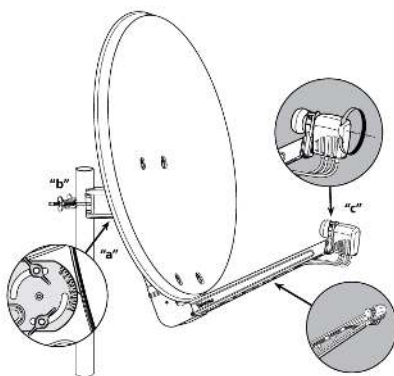

Ref.	790304
Logical ref.	S85QSD-W
EAN13	8424450149713

Other features

Colour	White
Power Supply Unit	Not included
Supply method	Single packing

Packaging info

Box	1 pcs.
Pallet	12 pcs.

Physical data

Net weight	12,640.00 g
Gross weight	12,640.00 g
Width	989.00 mm
Height	895.00 mm
Depth	1,072.00 mm
Main product weight	8,544.00 g

Main features

- The aluminium dish, the galvanized support and the stainless-steel screws ensure a long-lasting life
- The mounting support provides an outstanding stability to the whole structure
- Dimensions, design and characteristics reflect maximum precision
- The advanced design of both the support and the arm (folded and pre-assembled with the LNB bracket) allows for an easy 4-step mounting
- The concealed cable layout simplifies the mounting and improves the overall appearance
- Multi-satellite option (4 satellites), up to 20° (ref. 790901 and 790902)
- Includes Televes logo

Mounting details

Thanks to the pre-assembled parts, equipment in the QSD series is very easily mounted, in as little as 5 steps:

1

2

3

4

5

6

Technical specifications : Ref. 790304

Frequency range	GHz	10.7 ... 12.75
Gain (11.75GHz)	dBi	39.5
Offset angle	°	27.2
Elevation angle	°	10 ... 80
Beamwidth	°	1.98
F/D ratio		0.6000
Dish size: Height	mm	955
Dish size: Width	mm	850
Dish material		Aluminium
LNB-bracket diameter	mm	40
Wind load (@130Km/h)	N	672
Wind load (@150Km/h)	N	924
Mast diameter	mm	45 ... 90