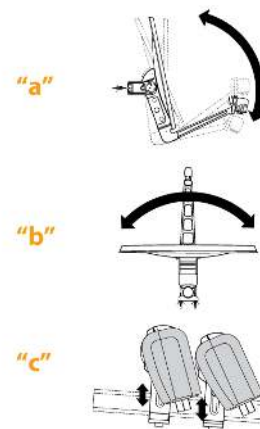

Main features

- The aluminium dish, the galvanized support and the stainless-steel screws ensure a long-lasting life
- The mounting support provides an outstanding stability to the whole structure
- Dimensions, design and characteristics reflect maximum precision
- The advanced design of both the support and the arm (folded and pre-assembled with the LNB bracket) allows for an easy 4-step mounting
- The concealed cable layout simplifies the mounting and improves the overall appearance
- Multi-satellite option (4 satellites), up to 20° (ref. 790901 and 790902)
- Includes Televes logo

Mounting details

Thanks to the pre-assembled parts, equipment in the QSD series is very easily mounted, in as little as 5 steps:

1

2

3

4

5

6

Technical specifications : Ref. 790304

Frequency range	GHz	10.7 ... 12.75
Gain (11.75GHz)	dBi	39.5
Offset angle	°	27.2
Elevation angle	°	10 ... 80
Beamwidth	°	1.98
F/D ratio		0.6000
Dish size: Height	mm	955
Dish size: Width	mm	850
Dish material		Aluminium
LNB-bracket diameter	mm	40
Wind load (@130Km/h)	N	672
Wind load (@150Km/h)	N	924
Mast diameter	mm	45 ... 90