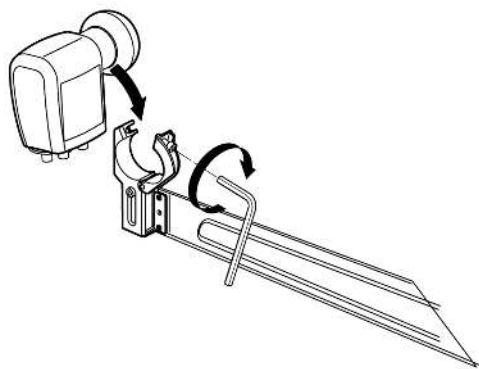

Highlights

- Aluminium reflector with an outstanding Brinell hardness
- Zamak LNB support with height adjustment

- Pre-assembled antenna designed to reduce installation time: only four steps are required
- Very stable structure and long service life, thanks to the robust back support
- Reinforced galvanized arm
- Cable concealed inside the arm to improve overall appearance
- Corrosion-resistant screws
- TÜV Nord certified (German certification authority: the dish passed the most stringent safety and quality tests carried out by this renowned and prestigious body)

Main features

- The aluminium dish, the galvanized support and the stainless-steel screws ensure a long-lasting life
- The mounting support provides an outstanding stability to the whole structure
- Dimensions, design and characteristics reflect maximum precision
- The advanced design of both the support and the arm (folded and pre-assembled with the LNB bracket) allows for an easy 4-step mounting
- The concealed cable layout simplifies the mounting and improves the overall appearance
- Multi-satellite option (4 satellites), up to 20° (ref. 790901 and 790902)
- Includes Televes logo

Mounting details

Thanks to the pre-assembled parts, equipment in the QSD series is very easily mounted, in as little as 5 steps:

1

2

3

4

5

6

Technical specifications : Ref. 790304

Frequency range	GHz	10.7 ... 12.75
Gain (11.75GHz)	dBi	39.5
Offset angle	°	27.2
Elevation angle	°	10 ... 80
Beamwidth	°	1.98
F/D ratio		0.6000
Dish size: Height	mm	955
Dish size: Width	mm	850
Dish material		Aluminium
LNB-bracket diameter	mm	40
Wind load (@130Km/h)	N	672
Wind load (@150Km/h)	N	924
Mast diameter	mm	45 ... 90