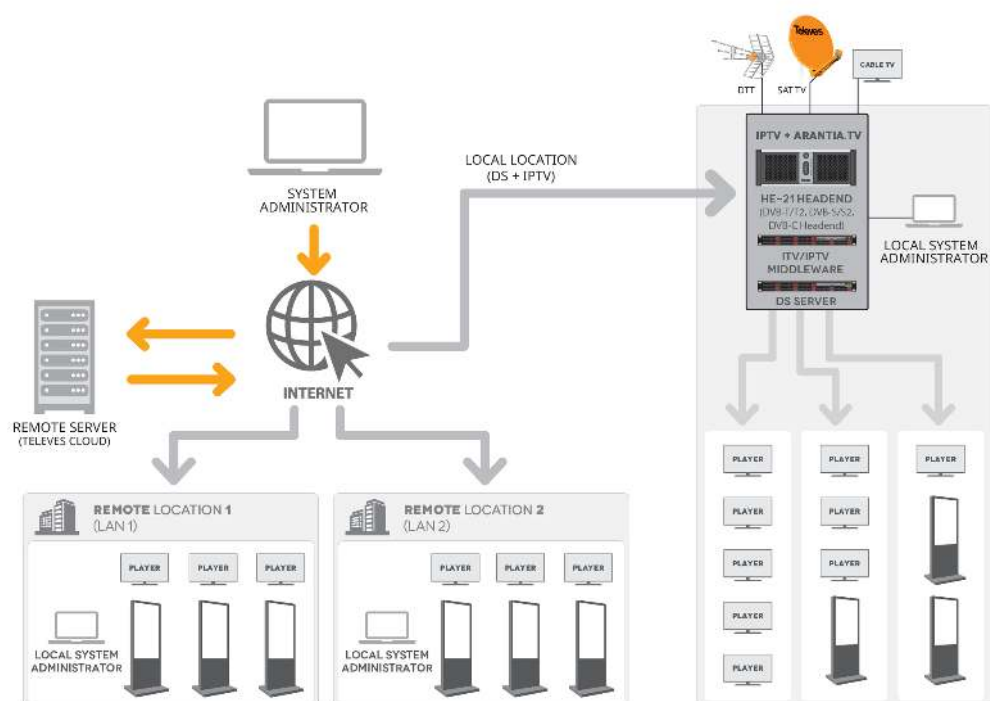

Totem DS Player

ArantaDS Totem provides a new powerful tool for direct communication with your audience, fully integrated in the establishment environment at any location thanks to its innovative and customized design.

Ref.	831801
	ADS-TOT
EAN13	8424450155295

Förpackning

Låda	1 st.
-------------	-------

Fysisk data

Bredd	960,00 mm
Höjd	2.160,00 mm
Djup	610,00 mm

Utmärkande egenskaper

- It offers the possibility of customization, emphasizing the company's corporate image.
- It allows to display different types of digital information (information on events, addresses, advertisement and promotion) at one signalling point.
- It provides an optimal view of the displayed contents thanks to the frontal extra clear laminated glass.

Huvudegenskaper

- IPS FHD 55" screen with integrated audio and Smart Energy Saving, specially conceived for Digital Signage
- 24/7 operation mode.
- Electronic protection against external agents as dust and humidity.
- Light extruded aluminium chassis with a slim and sophisticated design
- MPEG2 and MPEG4 AVC / H264 platform.
- High definition resolution up to 1080p60.
- Remote configuration and management.
- Modular software architecture ready for features and services development.
- HTML5 web-browser with extended JavaScript API.
- Totem physical dimensions (H x W x D): 2062mm x 911mm x 130mm. Base depth: 560mm.

Applikationsexempel

Tekniska specifikationer

Displays	IP Panel Technology		
	Aspect ration		16:9
	Native resolution		1920 x 1080 (FHD)
	Brightness		400 nit
	Contrast		1200:1
	Dynamic CR		500.000:1
	Viewing Angle (HxV)		178 x 178
	Response Time		ms 9 (GTG BW)
Specifications	Voltage	AV	220
	Power	A	3 - 5