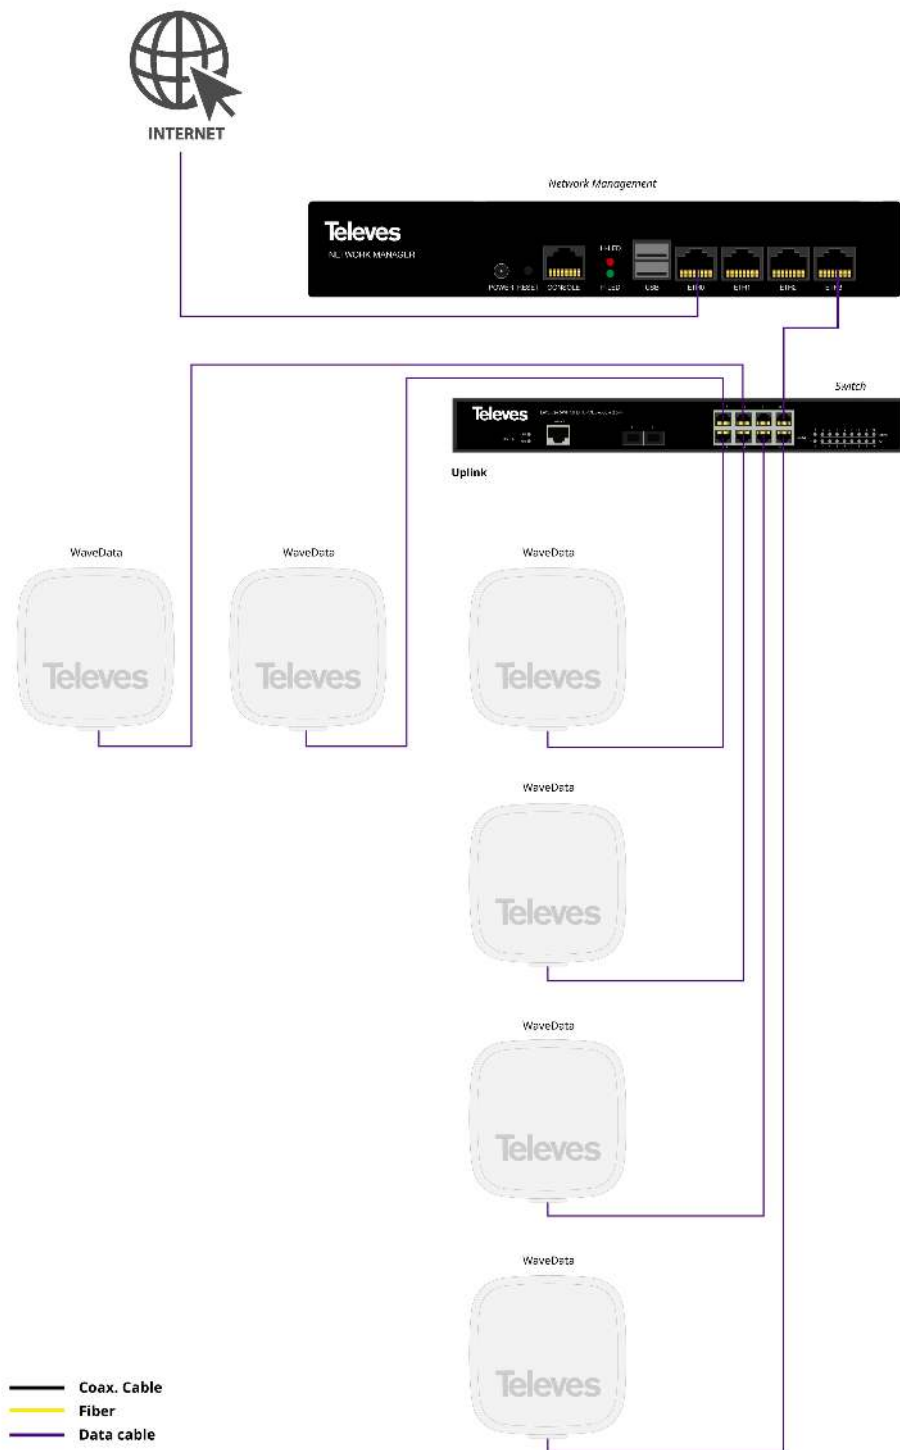

Network Manager 4x 2.5GbE

This Router allows the management of the network, routing and firewalling secure access. The intuitive user interface simplifies the configuration and the system administration.

It features 4 ports of 2.5 GbE, a 2 GHz Quad Core CPU and a 2 GB RAM.

Ref.	769114
Logical ref.	RDATA425
EAN13	8424450298695

Packaging info

Box	1 pcs.
------------	--------

Physical data

Net weight	1,905.00 g
Gross weight	2,328.00 g
Width	205.00 mm
Height	250.00 mm
Depth	45.00 mm
Main product weight	1,742.00 g

Highlights

- Hot-Spot Captive Portal
- OpenVPN Server/Client for secure remote access
- Radius Server for access control

- Powerful and flexible firewall
- Complete logging capabilities
- MultiWan/High availability
- User friendly web interface
- Supports 802.1q
- The equipment is provided with an embedded Power Supply, as well as a connector that allows connecting an auxiliary Power Supply
- 19" 1U Rack mount

Application example

Technical specifications : Ref. 769114

CPU number of cores			4
CPU speed	GHz		2
RAM	GB		2
Input voltage	Vac		100 ... 240
Mains frequency			50 Hz / 60 Hz
Output voltage	Vdc		12
Max. output current	A		5
Number of Gigabit Ethernet ports (10/100/1000BaseT)			4
Number of USB ports			2
Display port			VGA
PoE input			Yes
OS			FreeBSD
Operating temperature	°C		-5 ... 45
Colour			Black