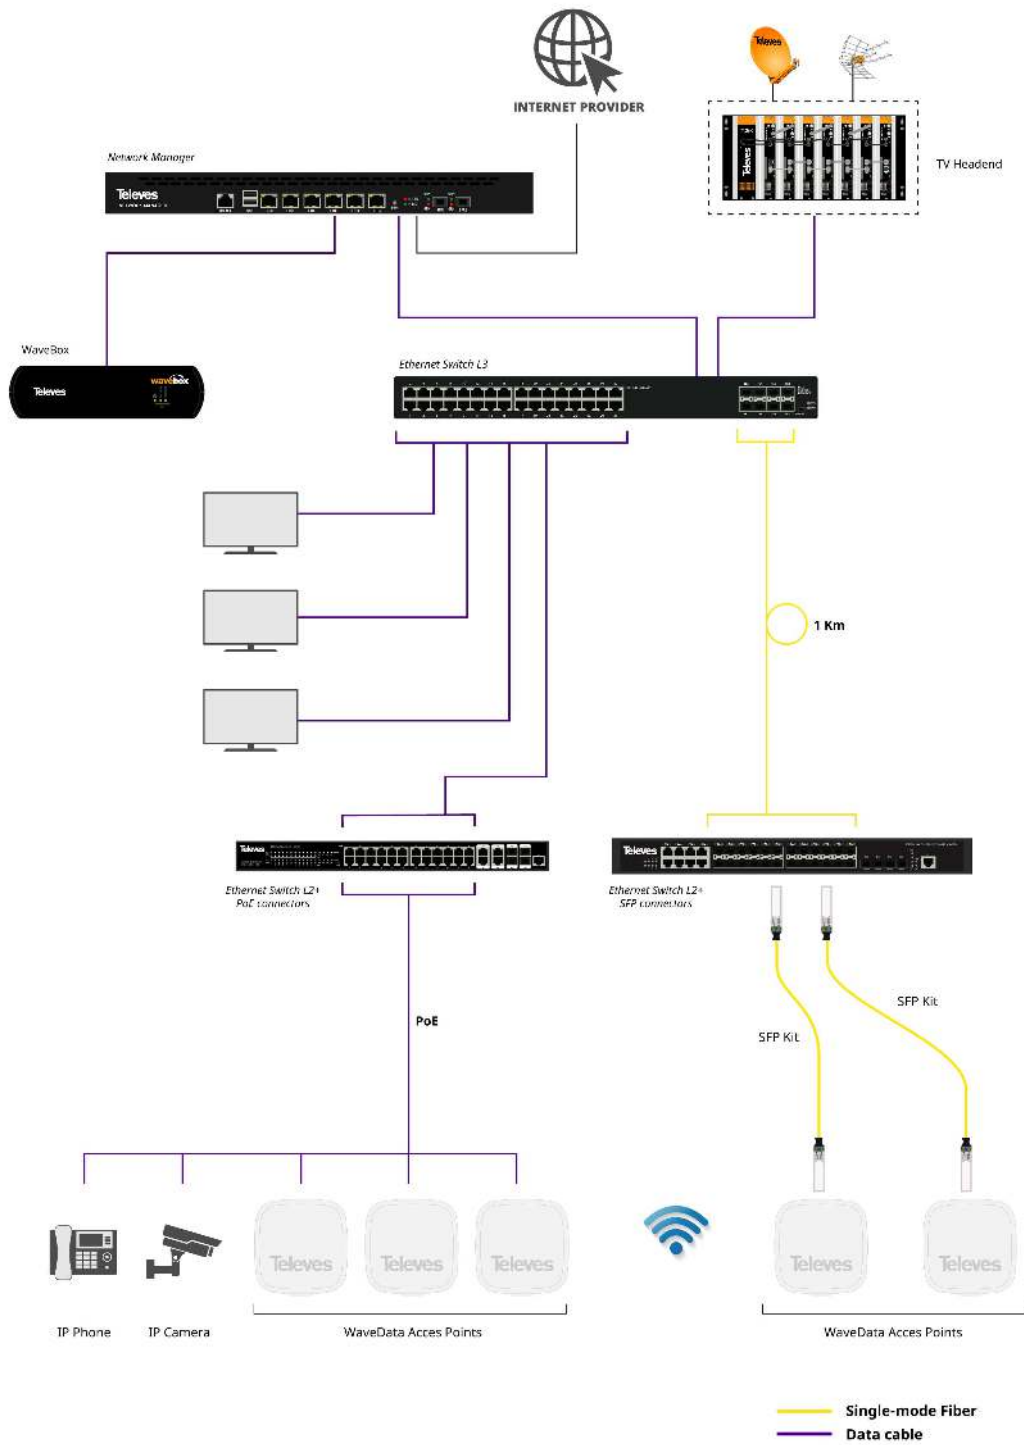

It features 6 GbE ports, 2 SFP+ ports and a 3.4 GHz Dual Core CPU and 4 GB RAM.

---

<b>Ref.</b>	769115
<b>Logical ref.</b>	RDATA6SFP+
<b>EAN13</b>	8424450306024

---

### Physical data

---

<b>Net weight</b>	4,473.00 g
<b>Gross weight</b>	4,627.00 g
<b>Width</b>	430.00 mm
<b>Height</b>	45.00 mm
<b>Depth</b>	280.00 mm
<b>Main product weight</b>	4,305.00 g

---

### Highlights

---

- Hot-Spot Captive Portal
- OpenVPN Server/Client for secure remote access
- Radius Server for access control
- Powerful and flexible firewall

- Complete logging capabilities
- MultiWan/High availability
- User friendly web interface
- Supports 802.1q
- 19" 1U Rack mount

## Application example

---