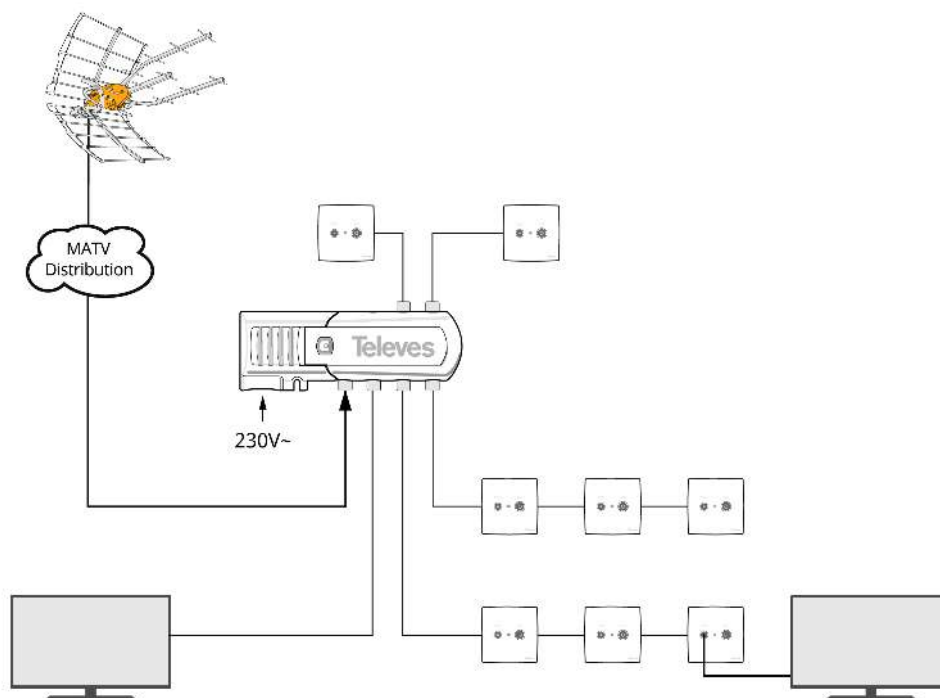

"IEC" domestic amplifier 5 outputs (4+TV): VHF/UHF - LTE700 Ready

Domestic amplifier with 5 outputs (4+TV) to extend the terrestrial television domestic network.

The TV output provides a lower gain for direct connection to the television set (no outlet installation).

Equipped with LTE700/5G filtering.

Ref.	552920
EAN13	8424450317280

Packaging info

Blister	1 pcs.
Box	8 pcs.
Bucket	480 pcs.

Physical data

Net weight	280.00 g
Gross weight	320.00 g
Width	146.00 mm
Height	64.00 mm
Depth	35.00 mm
Main product weight	217.00 g

Highlights

- Low-impact visual design and limited size
- Integrated high-performance switched-mode power supply (40% less than a standard amplifier)
- Fully automated manufacturing subject to the most stringent quality controls

Main features

- Manual gain control, protected by a folding cover
- Can be wall-mounted using screws
- "IEC" connectors

Application example

Connector type and number of outputs according to reference

Technical specifications : Ref. 552920